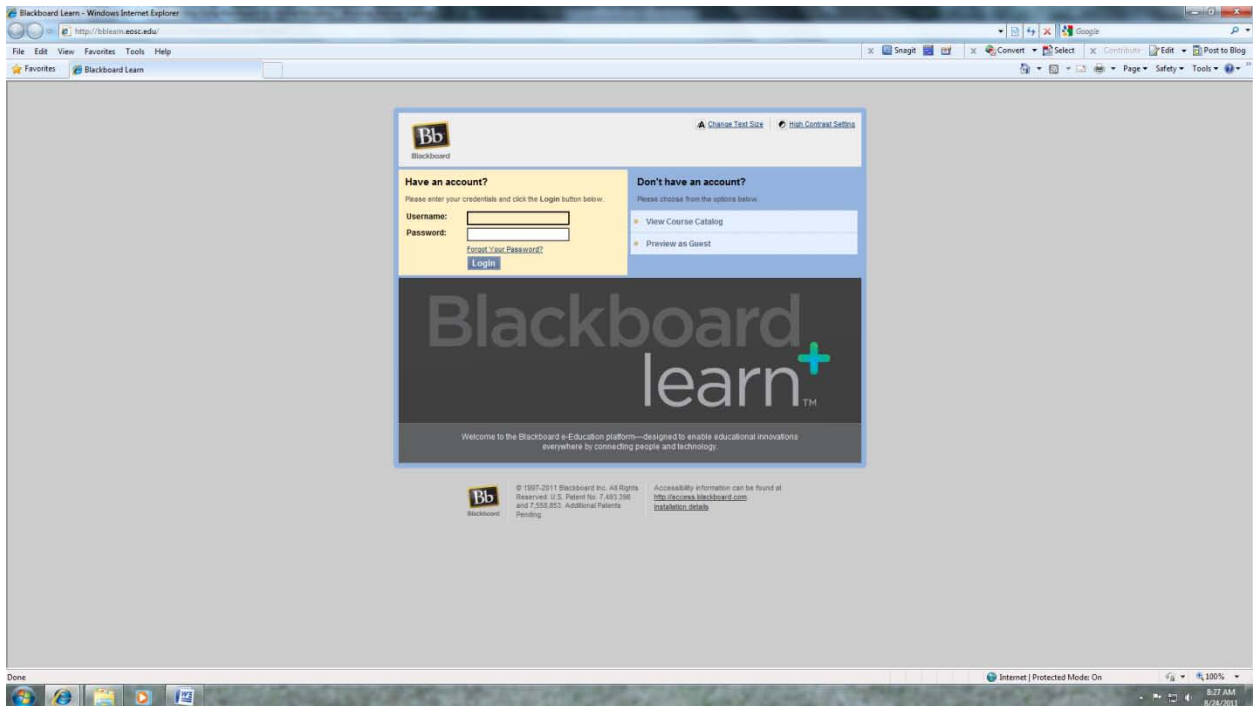

Enter your username and password in the proper boxes, then click the Login button.