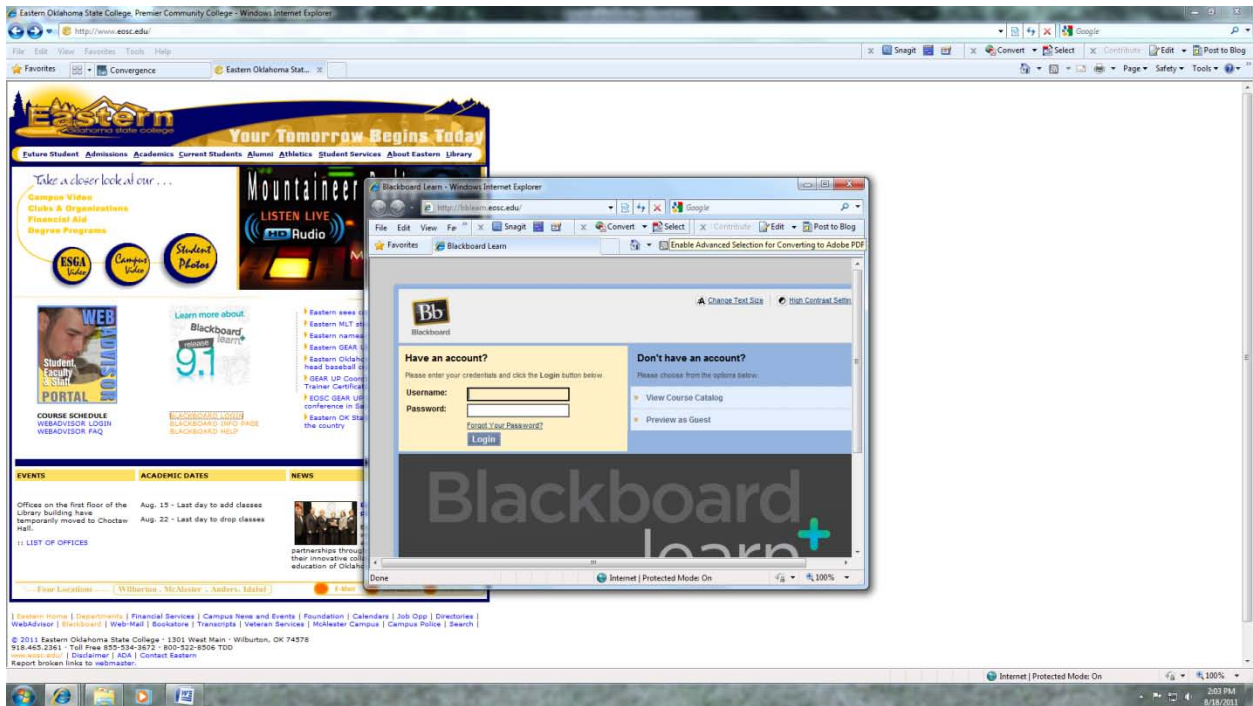

# Logging Into Blackboard

To log into Blackboard, go to the EOSC website: [www.eosc.edu](http://www.eosc.edu). To find your Blackboard username, click on **Blackboard Info Page**.

The Blackboard Info Page contains complete instructions for finding your Blackboard username and password. Follow the instructions under the heading - **What is my Blackboard username?**

After finding your Blackboard username, click on **Blackboard Login** on the homepage. There are also other links to the Blackboard login on the EOSC website. Another window will open. You may resize or maximize it if you wish.